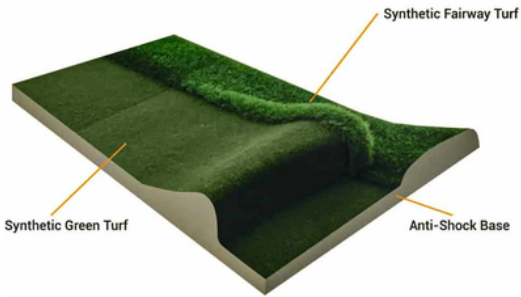

Get To Know The Product

Quality

The build quality of these movable adventure golf holes is excellent. As you can see from the cross-section image, the base is made up of flexible anti-shock, flame retardant ethylene-vinyl. The putting greens are covered in a quality 10mm pile artificial grass, with the fairways and roughs in a 45mm pile artificial grass.