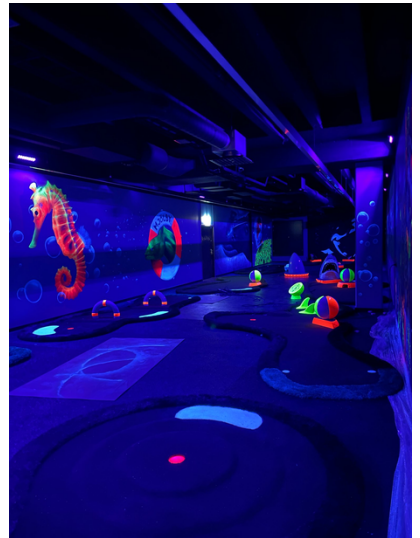

540cm * 235cm

9. Mini Horseshoe

360cm * 255cm

Glow In The Dark Mini Golf

Take your venue to the next level with Blacklight – Glow in the Dark Mini Golf...

Mini Golf is one of the fastest-growing trends in recreational activities located in inner cities, and as an additional attraction at existing sports and leisure centres.

We have now made it very easy to transform from your traditional mini golf area to Blacklight Indoor Mini golf area. With pop-up adventure golf courses, painted fluorescent fiberglass props and self-fluorescent ABS border bricks, **Just turn on the Black Light and PLAY...**